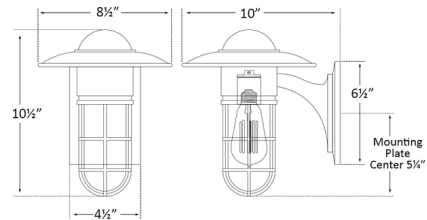

### Specifications

COLOR . . . . . Seeded  
BODY FINISH . . . . . Weathered Zinc  
WATTAGE . . . . . 60W  
DIMMER . . . . . Standard 120V  
DIMENSIONS . . . . . 8.5"W x 10.5"H x 10"D  
BULB NOT INCLUDED 1 x Edison ST-Shape/Medium (E26)/60W/120V Incandescent  
OTHER BULB OPTIONS . . . . . 1 x Edison ST-Shape/Medium (E26)/120V LED