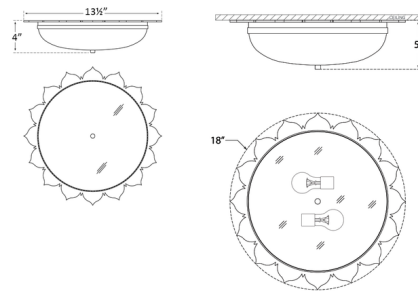

### Specifications

COLOR	White
BODY FINISH	Gun Metal
WATTAGE	120W
DIMMER	Standard 120V
DIMENSIONS	13.5"W x 4"H
BULB NOT INCLUDED	2 x B11/Medium (E26)/60W/120V Incandescent
OTHER BULB OPTIONS	2 x B11/Medium (E26)/120V LED