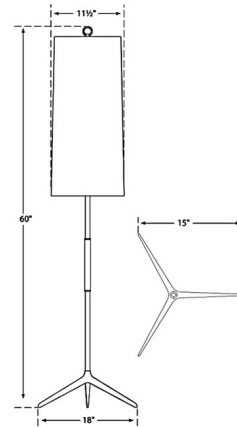

By Visual Comfort Signature

Description

The Frankfort Floor Lamp brings a simplistic elegance to your interior space. The streamlined frame is topped by a narrow linen shade that casts warm light across your room. On/Off foot switch is located on the cord.

Shown in aged iron / linen

Specifications

COLOR	Linon
BODY FINISH	Aged Iron
WATTAGE	100W
DIMMER	N/A
DIMENSIONS	18"W x 60"H
BULB NOT INCLUDED	1 x A19/Medium (E26)/100W/120V Incandescent
OTHER BULB OPTIONS	1 x A19/Medium (E26)/120V LED