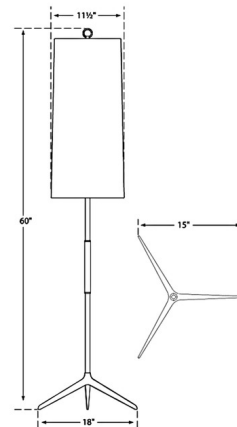

Specifications

COLOR Linen
BODY FINISH Polished Nickel
WATTAGE 100W
DIMMER N/A
DIMENSIONS 18"W x 60"H
BULB NOT INCLUDED 1 x A19/Medium (E26)/100W/120V Incandescent
OTHER BULB OPTIONS 1 x A19/Medium (E26)/120V LED

Technical Information

PRODUCT DIMENSIONS Cord: 120"

Shown in polished nickel / linen

CLICK TO VIEW PRODUCT

Notes: