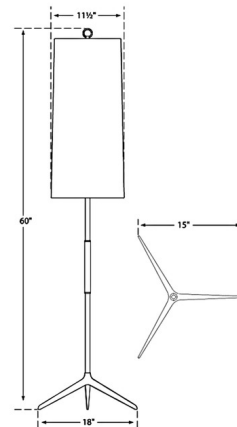

Specifications

COLOR	Linen
BODY FINISH	Polished Nickel
WATTAGE	100W
DIMMER	N/A
DIMENSIONS	18"W x 60"H
BULB NOT INCLUDED	1 x A19/Medium (E26)/100W/120V Incandescent
OTHER BULB OPTIONS	1 x A19/Medium (E26)/120V LED

Technical Information

PRODUCT DIMENSIONS	Cord: 120"
--------------------	-------	------------

Shown in polished nickel / linen

CLICK TO VIEW PRODUCT

Notes: