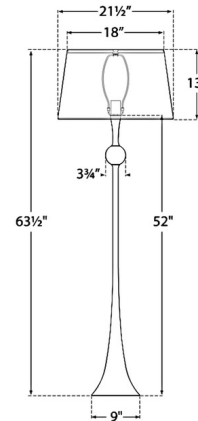

Specifications

COLOR Linen
BODY FINISH Gild
WATTAGE 150W
DIMMER Included
DIMENSIONS 21.5"W x 63.5"H
BULB NOT INCLUDED 1 x A21/Medium (E26)/150W/120V Incandescent
OTHER BULB OPTIONS 1 x A21/Medium (E26)/120V LED

Technical Information

PRODUCT DIMENSIONS Cord: 120"

Shown in gild / linen

CLICK TO VIEW PRODUCT

Notes: