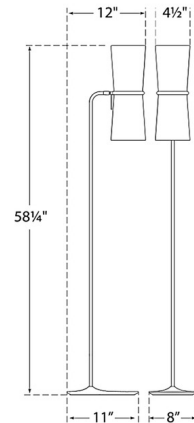

Description

The Clarkson Floor Lamp brings a clean minimalist form to your interior space. The dramatic frame is complemented with a smooth cinched shade that casts a soft glow of light across your room. Head pivots to direct light. Floor On/Off switch is located on the cord.

Specifications

COLOR	Linen
BODY FINISH	Hand-Rubbed Antique Brass
WATTAGE	80W
DIMMER	N/A
DIMENSIONS	12"W x 58.25"H
BULB NOT INCLUDED	2 x B11/Candelabra (E12)/40W/120V Incandescent
OTHER BULB OPTIONS	2 x B11/Candelabra (E12)/120V LED

Technical Information

PRODUCT DIMENSIONS	Cord: 120"
--------------------	-------	------------

Shown in hand-rubbed antique brass / linen

CLICK TO VIEW PRODUCT

Notes: