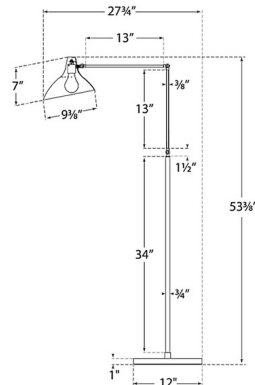

### Specifications

COLOR . . . . . Black  
BODY FINISH . . . . . Brass  
WATTAGE . . . . . 60W  
DIMMER . . . . . N/A  
DIMENSIONS . . . . . 12"W x 51"H  
BULB NOT INCLUDED . . . . . 1 x A19/Medium (E26)/60W/120V Incandescent  
OTHER BULB OPTIONS . . . . . 1 x A19/Medium (E26)/120V LED

### Technical Information

PRODUCT DIMENSIONS . . . . . Cord: 144"

Shown in brass / black

CLICK TO VIEW PRODUCT

Notes: