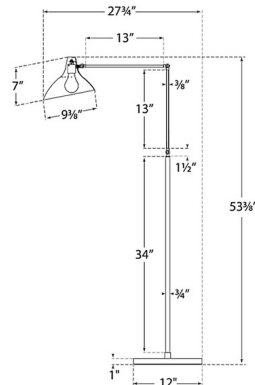

CLICK TO VIEW PRODUCT

Notes: