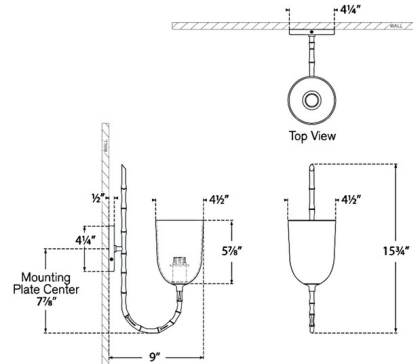

### Specifications

COLOR . . . . . White Glass  
 BODY FINISH . . . . . Burnished Silver Leaf  
 WATTAGE . . . . . 60W  
 DIMMER . . . . . Standard 120V  
 DIMENSIONS . . . . . 4.5"W x 16"H x 8.5"D  
 BULB NOT INCLUDED . . . . . 1 x B11/Candelabra (E12)/60W/120V Incandescent  
 OTHER BULB OPTIONS . . . . . 1 x B11/Candelabra (E12)/120V LED