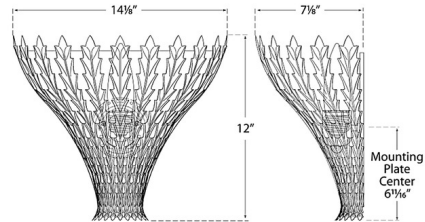

### Specifications

COLOR	N/A
BODY FINISH	Burnished Silver Leaf
WATTAGE	60W
DIMMER	Standard 120V
DIMENSIONS	14.125"W x 12"H x 7.125"D
BULB NOT INCLUDED	1 x B11/Candelabra (E12)/60W/120V Incandescent
OTHER BULB OPTIONS	1 x B10/Candelabra (E12)/120V Incandescent 1 x B10/Candelabra (E12)/120V LED 1 x B11/Candelabra (E12)/120V LED