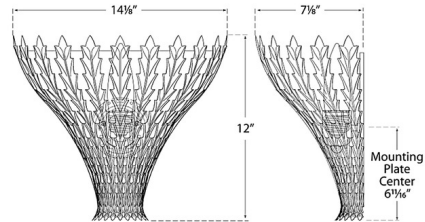

Description

The Hampton Wall Sconce brings a sculptural elegance to your interior space. The intricate, metal shaped leaves form an organic bowl shaped diffuser that creates a warm glow of light from within.

Shown in gild

Specifications

COLOR	N/A
BODY FINISH	Gild
WATTAGE	60W
DIMMER	Standard 120V
DIMENSIONS	14.125"W x 12"H x 7.125"D
BULB NOT INCLUDED	1 x B11/Candelabra (E12)/60W/120V Incandescent
OTHER BULB OPTIONS	1 x B10/Candelabra (E12)/120V Incandescent 1 x B10/Candelabra (E12)/120V LED 1 x B11/Candelabra (E12)/120V LED