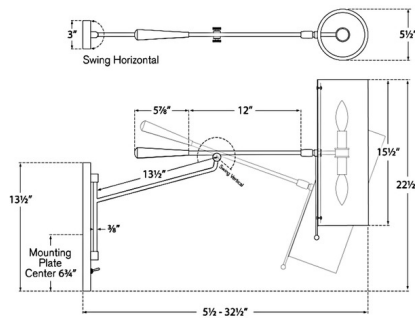

By Visual Comfort Signature

Description

The Frankfort Plug-in / Hardwired Articulating Wall Light brings a simplistic elegance to your interior space. The streamlined frame, with an articulating arm, is topped by a narrow linen shade that casts warm light across your room. On/Off toggle switch is located on the backplate. Note: May be hardwired, see installation instructions. If hardwired, fixture does not cover a standard US junction box and requires a 2 x 4 inch junction box.

Shown in hand-rubbed antique brass / linen

Specifications

COLOR	Linen
BODY FINISH	Hand-Rubbed Antique Brass
WATTAGE	80W
DIMMER	Standard 120V
DIMENSIONS	5.5"W x 22.5"H x 32.5"D
BULB NOT INCLUDED	2 x B11/Candelabra (E12)/40W/120V Incandescent
OTHER BULB OPTIONS	2 x B11/Candelabra (E12)/120V LED