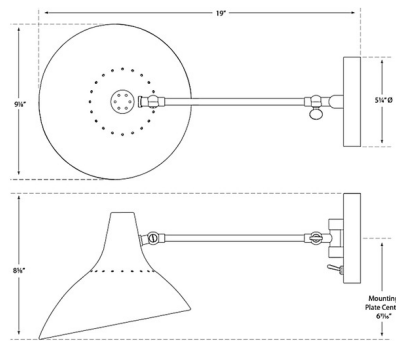

Lightology

lightology.com
866-954-4489
06-26-26

Project: _____

Company: _____

Location: _____ Fixture Type: _____

SPEC #: **VCG1238696**

Approved On: _____ Approved By: _____

Charlton Plug-in Wall Sconce By Visual Comfort Signature

Description

The Charlton Plug-in Wall Sconce brings a practical elegance to your interior space. Two adjustable spots, on either end of the arm, is complemented by a pivoting, curved shade that casts warm light across your room. On/Off toggle switch is located on the backplate. Note: May be hardwired, see installation instructions.

Shown in brass / black

Specifications

COLOR	Black
BODY FINISH	Brass
WATTAGE	60W
DIMMER	Standard 120V
DIMENSIONS	9.125"W x 8.625"H x 19"D
BULB NOT INCLUDED	1 x A19/Medium (E26)/60W/120V Incandescent
OTHER BULB OPTIONS	1 x A19/Medium (E26)/120V LED

Technical Information

PRODUCT DIMENSIONS	Cord: 120"
--------------------	------------

CLICK TO VIEW PRODUCT

Notes: