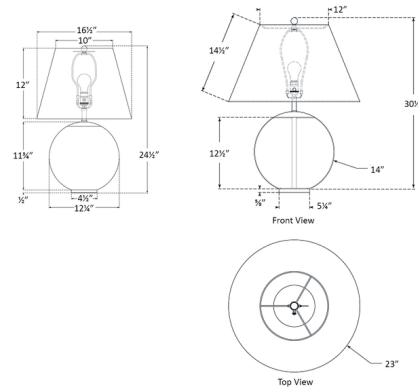

### Specifications

COLOR	.....	Linen
BODY FINISH	.....	Clear
WATTAGE	.....	100W
DIMMER	.....	Included
DIMENSIONS	.....	16.5"W x 24.5"H
BULB NOT INCLUDED	.....	1 x A19/Medium (E26)/100W/120V Incandescent
OTHER BULB OPTIONS	.....	1 x A19/Medium (E26)/120V LED