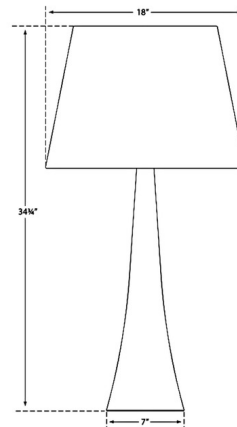

Shown in burnished silver leaf / linen

Specifications

COLOR Linen
BODY FINISH Burnished Silver Leaf
WATTAGE 150W
DIMMER Included
DIMENSIONS 18"W x 34.75"H
BULB NOT INCLUDED 1 x A21/Medium (E26)/150W/120V Incandescent
OTHER BULB OPTIONS 1 x A21/Medium (E26)/120V LED

Technical Information

PRODUCT DIMENSIONS Cord: 120"

CLICK TO VIEW PRODUCT

Notes: