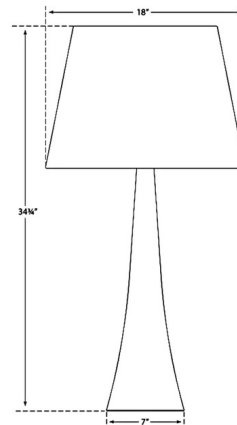

Shown in burnished silver leaf / linen

Specifications

COLOR Linen
BODY FINISH Burnished Silver Leaf
WATTAGE 150W
DIMMER Included
DIMENSIONS 18"W x 34.75"H
BULB NOT INCLUDED 1 x A21/Medium (E26)/150W/120V Incandescent
OTHER BULB OPTIONS 1 x A21/Medium (E26)/120V LED

Technical Information

PRODUCT DIMENSIONS Cord: 120"

CLICK TO VIEW PRODUCT

Notes: