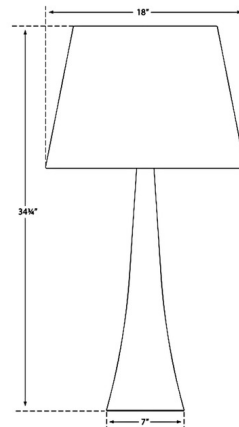

### Specifications

COLOR	.....	Linen
BODY FINISH	.....	Gild
WATTAGE	.....	150W
DIMMER	.....	Included
DIMENSIONS	.....	18"W x 34.75"H
BULB NOT INCLUDED	.....	1 x A21/Medium (E26)/150W/120V Incandescent
OTHER BULB OPTIONS	.....	1 x A21/Medium (E26)/120V LED