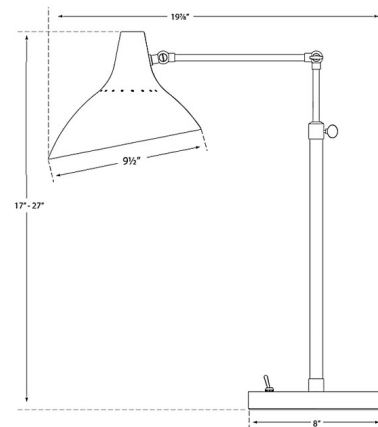

By Visual Comfort Signature

Description

The Charlton Adjustable Head Table Lamp brings a practical elegance to your interior space. The adjustable body and arm is complemented by a pivoting, curved shade that casts warm light across your room. Use the key on the stem to adjust the height from 17 inches to 27 inches. On/Off toggle switch is located on the base.

Shown in brass / black

Specifications

COLOR	Black
BODY FINISH	Brass
WATTAGE	60W
DIMMER	N/A
DIMENSIONS	9.5"W x 27"H
BULB NOT INCLUDED	1 x A19/Medium (E26)/60W/120V Incandescent
OTHER BULB OPTIONS	1 x A19/Medium (E26)/120V LED

Technical Information

PRODUCT DIMENSIONS	Cord: 120"
--------------------	------------

CLICK TO VIEW PRODUCT

Notes: