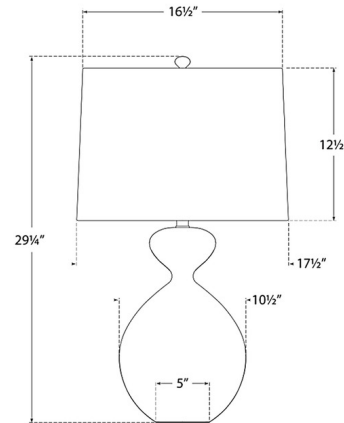

By Visual Comfort Signature

Description

The Gannet Table Lamp brings a graceful addition to your interior space. The curved ceramic body is topped with a round linen shade, that casts a warm glow of light across your room. Dimmer switch is located on the socket. Note: Reactive Ceramic Glazes will vary in color and texture, each piece is unique.

Shown in bone craquelure / linen

Specifications

COLOR Linen
BODY FINISH Bone Craquelure
WATTAGE 150W
DIMMER Included
DIMENSIONS 17.5"W x 29.25"H
BULB NOT INCLUDED 1 x A21/Medium (E26)/150W/120V Incandescent
OTHER BULB OPTIONS 1 x A21/Medium (E26)/120V LED

Technical Information

PRODUCT DIMENSIONS Cord: 120"

CLICK TO VIEW PRODUCT

Notes: