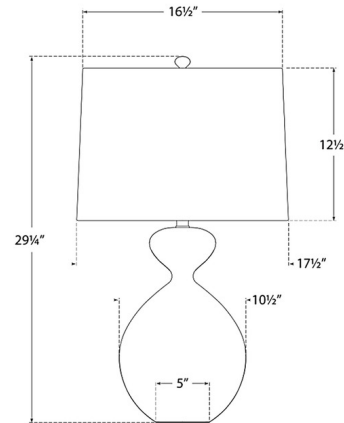

### Specifications

COLOR . . . . . Linen  
BODY FINISH . . . . . Bone Craquelure  
WATTAGE . . . . . 150W  
DIMMER . . . . . Included  
DIMENSIONS . . . . . 17.5"W x 29.25"H  
BULB NOT INCLUDED . . . . . 1 x A21/Medium (E26)/150W/120V Incandescent  
OTHER BULB OPTIONS . . . . . 1 x A21/Medium (E26)/120V LED

### Technical Information

PRODUCT DIMENSIONS . . . . . Cord: 120"

CLICK TO VIEW PRODUCT

Notes: