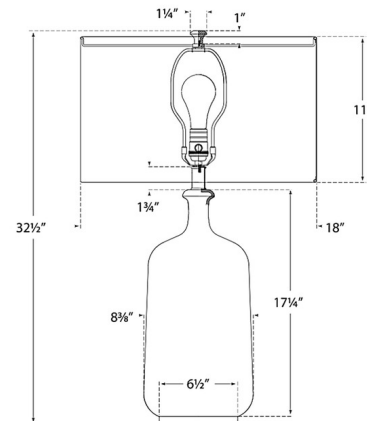

By Visual Comfort Signature

Description

The Culloden Table Lamp brings a clean beauty to your interior space. The smooth rounded body is topped with a drum shaped linen shade that casts warm shadows across your room. Dimmer switch is located on the lamp socket.

Shown in volcanic ivory / linen

Specifications

COLOR Linen
BODY FINISH Volcanic Ivory
WATTAGE 150W
DIMMER Included
DIMENSIONS 18"W x 32.5"H
BULB NOT INCLUDED 1 x A21/Medium (E26)/150W/120V Incandescent
OTHER BULB OPTIONS 1 x A21/Medium (E26)/120V LED

Technical Information

PRODUCT DIMENSIONS Cord: 120"

CLICK TO VIEW PRODUCT

Notes: