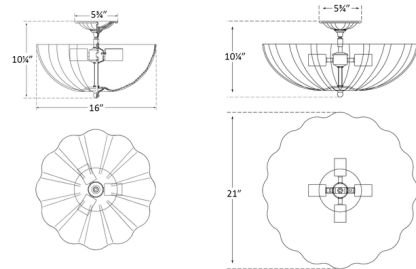

### Specifications

COLOR	White
BODY FINISH	Hand-Rubbed Antique Brass
WATTAGE	24W
DIMMER	Standard 120V
DIMENSIONS	16"W x 10.25"H
BULB NOT INCLUDED	3 x B11/Candelabra (E12)/8W/120V LED
OTHER BULB OPTIONS	3 x B11/Candelabra (E12)/120V LED