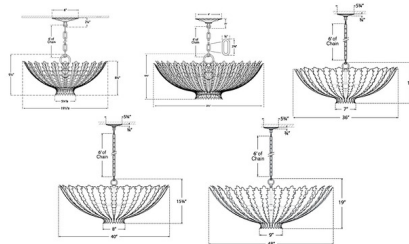

Description

The Hampton Chandelier brings a sculptural elegance to your interior space. The intricate, metal shaped leaves form an organic bowl shaped diffuser that creates a warm glow of light from within.

Shown in plaster white

Specifications

COLOR	N/A
BODY FINISH	Plaster White
WATTAGE	19.5W
DIMMER	Standard 120V
DIMENSIONS	19.5"W x 9.25"H
BULB NOT INCLUDED	3 x B10/Candelabra (E12)/6.5W/120V LED
OTHER BULB OPTIONS	3 x B10/Candelabra (E12)/120V LED

Technical Information

PRODUCT DIMENSIONS	Adjustable Chain Length: 72"
--------------------	------------------------------

CLICK TO VIEW PRODUCT

Notes: