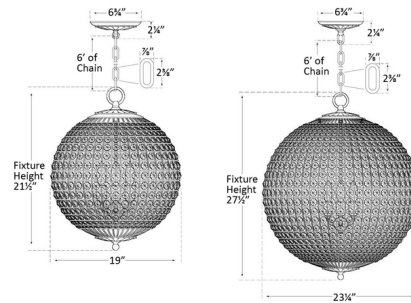

### Specifications

COLOR . . . . . Crystal  
BODY FINISH . . . . . Burnished Silver Leaf  
WATTAGE . . . . . 240W  
DIMMER . . . . . Standard 120V  
DIMENSIONS . . . . . 19"W x 21.5"H  
BULB NOT INCLUDED . . . . . 4 x CA11/Candelabra (E12)/60W/120V Incandescent  
OTHER BULB OPTIONS . . . . . 4 x CA11/Candelabra (E12)/120V LED