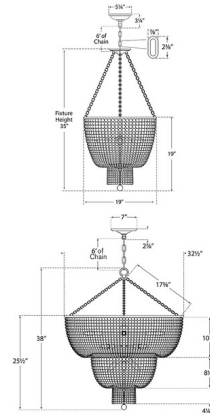

Specifications

COLOR White
BODY FINISH Hand-Rubbed Antique Brass
WATTAGE 22W
DIMMER Standard 120V
DIMENSIONS 19"W x 35"H
BULB NOT INCLUDED 4 x B10/Candelabra (E12)/5.5W/120V LED
OTHER BULB OPTIONS 4 x B10/Candelabra (E12)/120V LED

Technical Information

PRODUCT DIMENSIONS Adjustable Chain Length: 72"

Shown in hand-rubbed antique brass / white

CLICK TO VIEW PRODUCT

Notes: