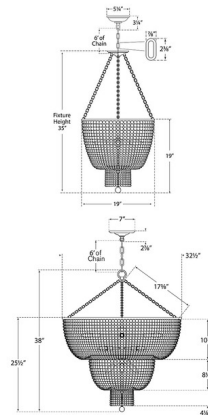

Specifications

COLOR White
BODY FINISH Hand-Rubbed Antique Brass
WATTAGE 22W
DIMMER Standard 120V
DIMENSIONS 19"W x 35"H
BULB NOT INCLUDED 4 x B10/Candelabra (E12)/5.5W/120V LED
OTHER BULB OPTIONS 4 x B10/Candelabra (E12)/120V LED

Technical Information

PRODUCT DIMENSIONS Adjustable Chain Length: 72"

Shown in hand-rubbed antique brass / white

CLICK TO VIEW PRODUCT

Notes: