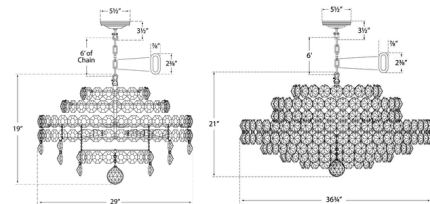

Shown in polished nickel / crystal

Specifications

COLOR Crystal
BODY FINISH Polished Nickel
WATTAGE 720W
DIMMER Standard 120V
DIMENSIONS 29"W x 19"H
BULB NOT INCLUDED 12 x B10/Candelabra (E12)/60W/120V Incandescent
OTHER BULB OPTIONS 12 x CA11/Candelabra (E12)/120V LED