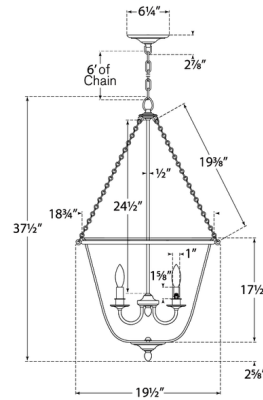

By Visual Comfort Signature

Description

The Pondview Pendant embodies classic charm with its lantern design, showcasing a candlestick cluster within a glass bell jar shade. The smoothly rounded shade forms a clean profile while chain supports add traditional character. Use this pendant as a single or in multiples to illuminate a dining table, kitchen island, or foyer.

Shown in burnished silver leaf / clear

Specifications

COLOR Clear
 BODY FINISH Burnished Silver Leaf
 WATTAGE 180W
 DIMMER Standard 120V
 DIMENSIONS 19.5"W x 37.5"H
 BULB NOT INCLUDED 3 x CA11/Candelabra (E12)/60W/120V Incandescent
 OTHER BULB OPTIONS 3 x CA11/Candelabra (E12)/120V LED