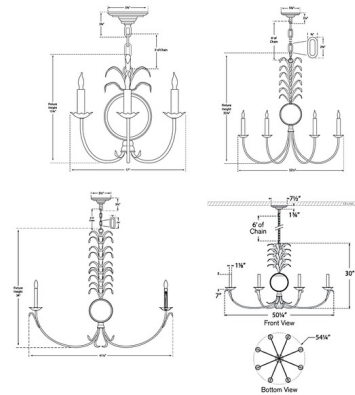

By Visual Comfort Signature

Description

The Gramercy Chandelier adds an iconic elegance to your interior space. The hand sculpted leaf accents and antique mirrored sphere of the frame, and bare bulbs, cast a warm glow of light across your room.

Shown in gilded iron / antique mirror

Specifications

COLOR Antique Mirror
BODY FINISH Gilded Iron
WATTAGE 22W
DIMMER Standard 120V
DIMENSIONS 17"W x 15.75"H
BULB NOT INCLUDED 4 x C11/Candelabra (E12)/5.5W/120V LED

Technical Information

PRODUCT DIMENSIONS Adjustable Chain Length: 72"

CLICK TO VIEW PRODUCT

Notes: