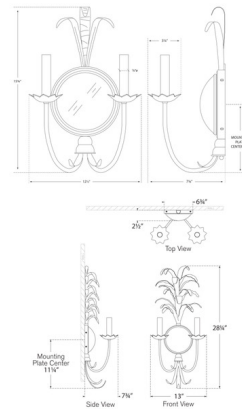

### Specifications

COLOR . . . . . Antique Mirror  
BODY FINISH . . . . . Gilded Iron  
WATTAGE . . . . . 11W  
DIMMER . . . . . Standard 120V  
DIMENSIONS . . . . . 12.5"W x 15.75"H x 7.75"D  
BULB NOT INCLUDED . . . . . 2 x B11/Candelabra (E12)/5.5W/120V LED