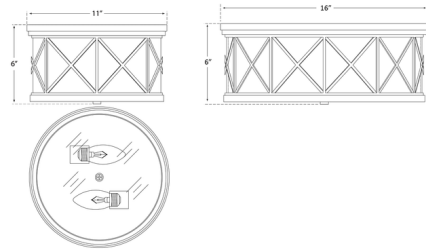

By Visual Comfort Signature

Description

The Montpelier Ceiling Light offers a touch of sophistication with its simple drum design decorated with a crisscross metal frame. Its frosted glass diffuses the light, providing soft ambient lighting for bedrooms, entryways, or bathrooms.

Shown in antique nickel / frosted

Specifications

COLOR Frosted
BODY FINISH Antique Nickel
WATTAGE 180W
DIMMER Standard 120V
DIMENSIONS 16"W x 6"H
BULB NOT INCLUDED 3 x B11/Medium (E26)/60W/120V Incandescent
OTHER BULB OPTIONS 3 x B11/Medium (E26)/120V LED