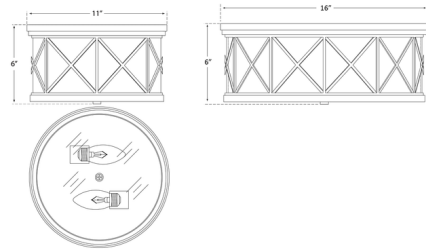

By Visual Comfort Signature

Description

The Montpelier Ceiling Light offers a touch of sophistication with its simple drum design decorated with a crisscross metal frame. Its frosted glass diffuses the light, providing soft ambient lighting for bedrooms, entryways, or bathrooms.

Shown in polished nickel / frosted

Specifications

COLOR Frosted
BODY FINISH Polished Nickel
WATTAGE 180W
DIMMER Standard 120V
DIMENSIONS 16\"W x 6\"H
BULB NOT INCLUDED 3 x B11/Medium (E26)/60W/120V Incandescent
OTHER BULB OPTIONS 3 x B11/Medium (E26)/120V LED