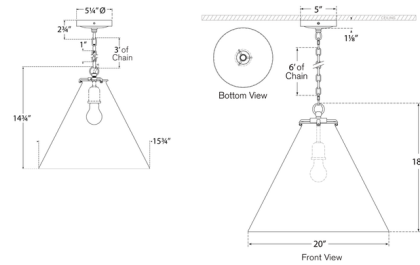

Shown in bronze / seeded

Specifications

COLOR	Seeded
BODY FINISH	Bronze
WATTAGE	75W
DIMMER	Standard 120V
DIMENSIONS	15.75"W x 14.75"H
BULB NOT INCLUDED	1 x A19/Medium (E26)/75W/120V Incandescent
OTHER BULB OPTIONS	1 x A19/Medium (E26)/120V LED