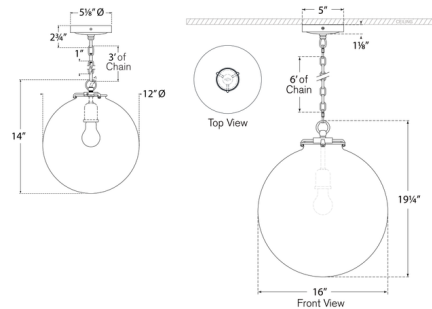

Lightology

lightology.com
866-954-4489
04-22-26

Project: _____
 Company: _____
 Location: _____ Fixture Type: _____
 SPEC #: **VCG1238803**
 Approved On: _____ Approved By: _____

Katie Globe Pendant

By Visual Comfort Signature

Shown in hand-rubbed antique brass / white

Specifications

COLOR	White
BODY FINISH	Hand-Rubbed Antique Brass
WATTAGE	75W
DIMMER	Standard 120V
DIMENSIONS	12"W x 14"H
BULB NOT INCLUDED	1 x A19/Medium (E26)/75W/120V Incandescent
OTHER BULB OPTIONS	1 x A19/Medium (E26)/120V LED