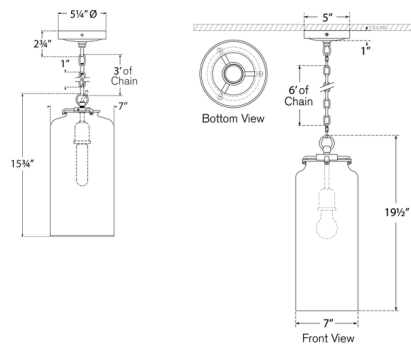

By Visual Comfort Signature

Description

With its tall slim profile, the Katie Cylinder Pendant adds a sophisticated touch to your space. Its shade is available in clear or seeded glass for a bright aesthetic, or white glass for a diffused light. Whether placed in multiples over a kitchen island or individually over a small dining table, the Katie creates a welcoming environment with its warm ambient glow.

Shown in polished nickel / clear

Specifications

COLOR	Clear
BODY FINISH	Polished Nickel
WATTAGE	75W
DIMMER	Standard 120V
DIMENSIONS	7"W x 15.75"H
BULB NOT INCLUDED	1 x A19/Medium (E26)/75W/120V Incandescent
OTHER BULB OPTIONS	1 x A19/Medium (E26)/120V LED