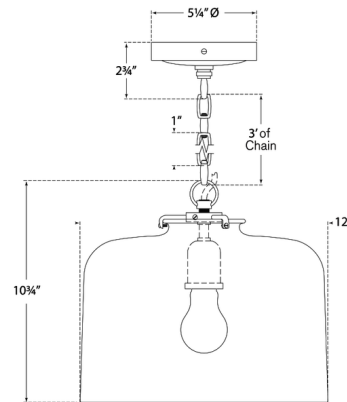

Lightology

lightology.com
866-954-4489
04-24-26

Project: _____

Company: _____

Location: _____ Fixture Type: _____

SPEC #: **VCG1238821**

Approved On: _____ Approved By: _____

Katie Dome Pendant By Visual Comfort Signature

Description

The Katie Dome Pendant adds a dash of vintage charm to your space with its cloche-like glass and suspension hardware detailing. The shade is available in clear or seeded glass for a bright aesthetic, or white glass for a diffused light. Whether installed alone or in multiples, this pendant creates a welcoming environment with its warm ambient glow.

Shown in polished nickel / seeded

Specifications

COLOR	Seeded
BODY FINISH	Polished Nickel
WATTAGE	75W
DIMMER	Standard 120V
DIMENSIONS	12"W x 10.75"H
BULB NOT INCLUDED	1 x A19/Medium (E26)/75W/120V Incandescent
OTHER BULB OPTIONS	1 x A19/Medium (E26)/120V LED