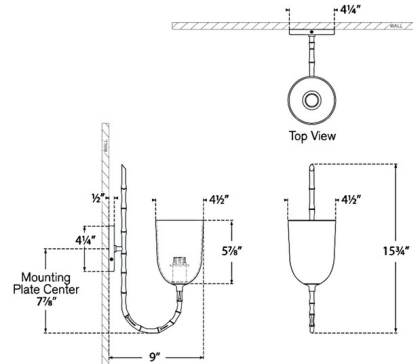

### Specifications

COLOR	White Glass
BODY FINISH	Plaster White
WATTAGE	60W
DIMMER	Standard 120V
DIMENSIONS	4.5"W x 16"H x 8.5"D
BULB NOT INCLUDED	1 x B11/Candelabra (E12)/60W/120V Incandescent
OTHER BULB OPTIONS	1 x B11/Candelabra (E12)/120V LED