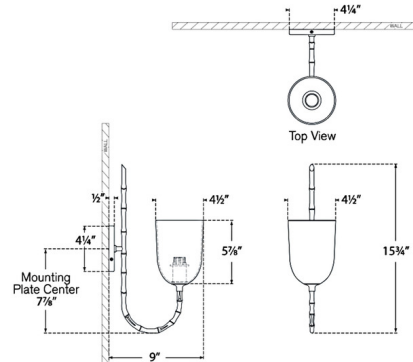

### Specifications

COLOR	White Glass
BODY FINISH	Plaster White
WATTAGE	60W
DIMMER	Standard 120V
DIMENSIONS	4.5"W x 16"H x 8.5"D
BULB NOT INCLUDED	1 x B11/Candelabra (E12)/60W/120V Incandescent
OTHER BULB OPTIONS	1 x B11/Candelabra (E12)/120V LED