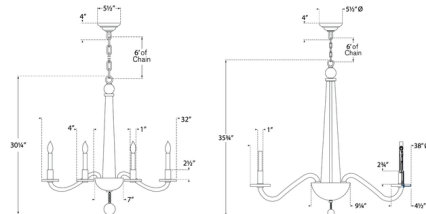

Shown in antique brass

Specifications

COLOR	N/A
BODY FINISH	Antique Brass
WATTAGE	360W
DIMMER	Standard 120V
DIMENSIONS	32"W x 30.25"H
BULB NOT INCLUDED	6 x CA11/Candelabra (E12)/60W/120V Incandescent
OTHER BULB OPTIONS	6 x CA11/Candelabra (E12)/120V LED