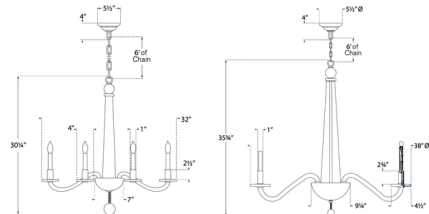

Shown in polished nickel

Specifications

COLOR	N/A
BODY FINISH	Polished Nickel
WATTAGE	360W
DIMMER	Standard 120V
DIMENSIONS	32"W x 30.25"H
BULB NOT INCLUDED	6 x CA11/Candelabra (E12)/60W/120V Incandescent
OTHER BULB OPTIONS	6 x CA11/Candelabra (E12)/120V LED