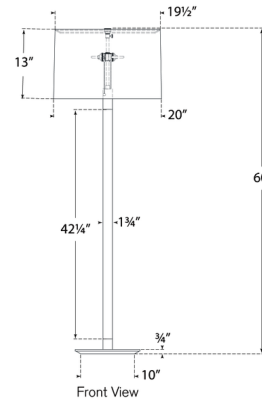

### Specifications

COLOR	Linon
BODY FINISH	Polished Nickel / Crystal
WATTAGE	120W
DIMMER	N/A
DIMENSIONS	20"W x 60"H
BULB NOT INCLUDED	2 x A19/Medium (E26)/60W/120V Incandescent
OTHER BULB OPTIONS	2 x A19/Medium (E26)/120V LED