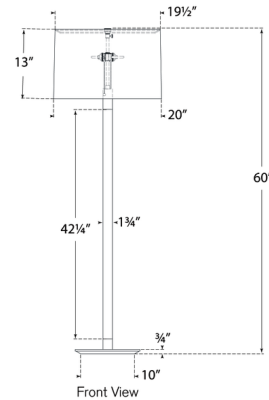

### Specifications

COLOR	Linon
BODY FINISH	Polished Nickel / Crystal
WATTAGE	120W
DIMMER	N/A
DIMENSIONS	20"W x 60"H
BULB NOT INCLUDED	2 x A19/Medium (E26)/60W/120V Incandescent
OTHER BULB OPTIONS	2 x A19/Medium (E26)/120V LED