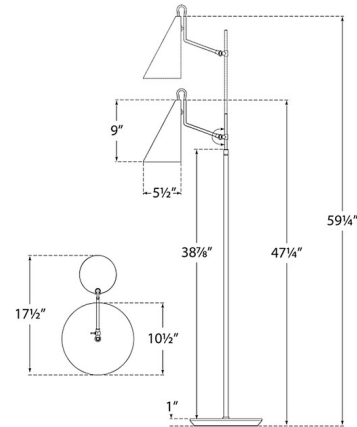

By Visual Comfort Signature

Description

The Clemente Adjustable Floor Lamp brings a midcentury modern look to your interior space. The sleek frame adjusts in height from 47.25 inches to 59.25 inches and is complemented by an elongated conical shade, that casts warm shadows across your room. Foot On/Off switch is located on the cord.

Specifications

COLOR	N/A
BODY FINISH	Hand-Rubbed Antique Brass
WATTAGE	60W
DIMMER	N/A
DIMENSIONS	10.5"W x 59.25"H
BULB NOT INCLUDED	1 x A19/Medium (E26)/60W/120V Incandescent
OTHER BULB OPTIONS	1 x A19/Medium (E26)/120V LED

Technical Information

PRODUCT DIMENSIONS	Cord: 120"
--------------------	------------

Shown in hand-rubbed antique brass

CLICK TO VIEW PRODUCT

Notes: