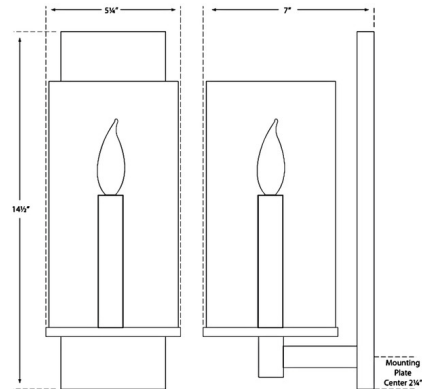

Lightology

lightology.com
866-954-4489
04-21-26

Project: _____

Company: _____

Location: _____ Fixture Type: _____

SPEC #: **VCG1238844**

Approved On: _____ Approved By: _____

Truffaut Wall Sconce By Visual Comfort Signature

Description

The Truffaut Wall Sconce brings an elegant, traditional look to your interior space. The refined metalwork holds clean hurricane glass that casts warm shadows across your room.

Shown in bronze / clear

Specifications

COLOR	Clear
BODY FINISH	Bronze
WATTAGE	60W
DIMMER	Standard 120V
DIMENSIONS	5.25"W x 14.5"H x 7"D
BULB NOT INCLUDED	1 x CA11/Candelabra (E12)/60W/120V Incandescent
OTHER BULB OPTIONS	1 x CA11/Candelabra (E12)/120V LED