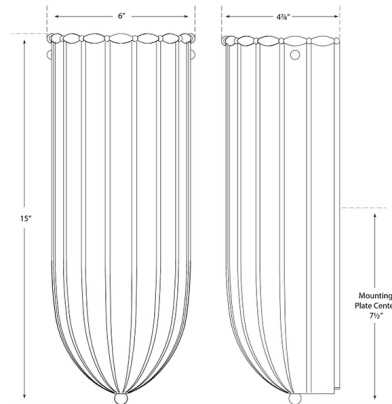

By Visual Comfort Signature

Description

The Rosehill Wall Sconce pairs scalloped white striae glass with subtle metalwork for a look of understated elegance. A warm inviting glow shines through the swirled glass, providing diffused ambient lighting ideal for hallways, living rooms, or bathrooms.

Shown in polished nickel / white

Specifications

COLOR	White
BODY FINISH	Polished Nickel
WATTAGE	16W
DIMMER	Standard 120V
DIMENSIONS	6"W x 15"H x 4.875"D
BULB NOT INCLUDED	2 x B10/Medium (E26)/8W/120V LED
OTHER BULB OPTIONS	2 x B10/Medium (E26)/120V LED 2 x B11/Medium (E26)/120V LED