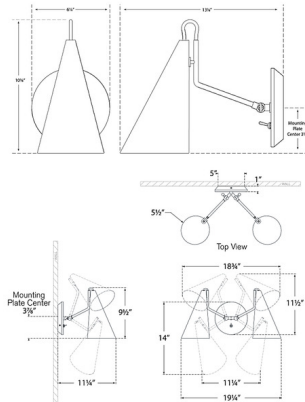

Lightology

lightology.com
866-954-4489
06-04-26

Project: _____
Company: _____
Location: _____ Fixture Type: _____
SPEC #: **VCG1238849**
Approved On: _____ Approved By: _____

Clemente Wall Sconce By Visual Comfort Signature

Description

The Clemente Wall Sconce brings a midcentury modern look to your interior space. The adjustable sleek arms are complemented by elongated conical shades, that casts warm shadows across your room. On/Off toggle switch is located on the backplate.

Shown in hand-rubbed antique brass / black

Specifications

COLOR Black
BODY FINISH Hand-Rubbed Antique Brass
WATTAGE 60W
DIMMER Standard 120V
DIMENSIONS 6.25"W x 10.625"H x 13.125"D
BULB NOT INCLUDED 1 x A19/Medium (E26)/60W/120V Incandescent
OTHER BULB OPTIONS 1 x A19/Medium (E26)/120V LED