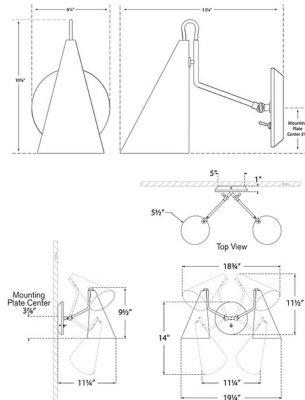

Lightology

lightology.com
866-954-4489
04-19-26

Project: _____

Company: _____

Location: _____ Fixture Type: _____

SPEC #: **VCG1238849**

Approved On: _____ Approved By: _____

Clemente Wall Sconce By Visual Comfort Signature

Description

The Clemente Wall Sconce brings a midcentury modern look to your interior space. The adjustable sleek arms are complemented by elongated conical shades, that casts warm shadows across your room. On/Off toggle switch is located on the backplate.

Shown in hand-rubbed antique brass / black

Specifications

COLOR Black
BODY FINISH Hand-Rubbed Antique Brass
WATTAGE 60W
DIMMER Standard 120V
DIMENSIONS 6.25"W x 10.625"H x 13.125"D
BULB NOT INCLUDED 1 x A19/Medium (E26)/60W/120V Incandescent
OTHER BULB OPTIONS 1 x A19/Medium (E26)/120V LED