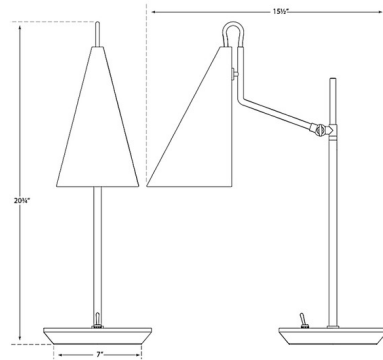

By Visual Comfort Signature

Description

The Clemente Table Lamp brings a midcentury modern look to your interior space. The sleek frame is complemented by an elongated conical shade, that casts warm shadows across your room. On/Off toggle switch is located on the base.

Shown in hand-rubbed antique brass / black

Specifications

COLOR N/A
BODY FINISH Hand-Rubbed Antique Brass / Black
WATTAGE 60W
DIMMER N/A
DIMENSIONS 7"W x 20.75"H
BULB NOT INCLUDED 1 x A19/Medium (E26)/60W/120V Incandescent
OTHER BULB OPTIONS 1 x A19/Medium (E26)/120V LED

Technical Information

PRODUCT DIMENSIONS Cord: 120"

CLICK TO VIEW PRODUCT

Notes: