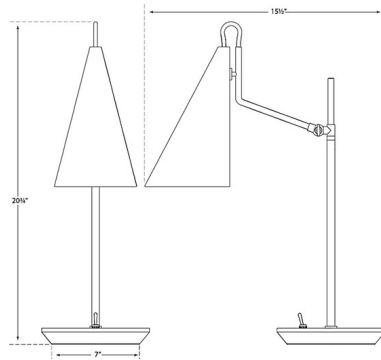

By Visual Comfort Signature

Description

The Clemente Table Lamp brings a midcentury modern look to your interior space. The sleek frame is complemented by an elongated conical shade, that casts warm shadows across your room. On/Off toggle switch is located on the base.

Shown in hand-rubbed antique brass

Specifications

COLOR	N/A
BODY FINISH	Hand-Rubbed Antique Brass
WATTAGE	60W
DIMMER	N/A
DIMENSIONS	7"W x 20.75"H
BULB NOT INCLUDED	1 x A19/Medium (E26)/60W/120V Incandescent
OTHER BULB OPTIONS	1 x A19/Medium (E26)/120V LED