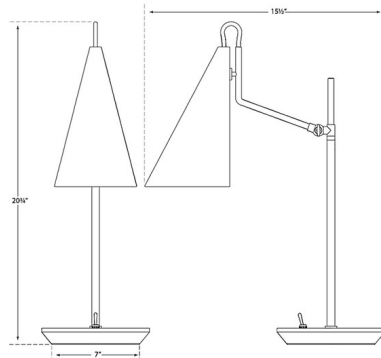

By Visual Comfort Signature

Description

The Clemente Table Lamp brings a midcentury modern look to your interior space. The sleek frame is complemented by an elongated conical shade, that casts warm shadows across your room. On/Off toggle switch is located on the base.

Shown in hand-rubbed antique brass

Specifications

COLOR	N/A
BODY FINISH	Hand-Rubbed Antique Brass
WATTAGE	60W
DIMMER	N/A
DIMENSIONS	7"W x 20.75"H
BULB NOT INCLUDED	1 x A19/Medium (E26)/60W/120V Incandescent
OTHER BULB OPTIONS	1 x A19/Medium (E26)/120V LED