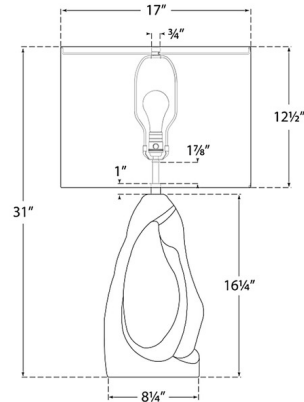

### Specifications

COLOR	.....	Linen
BODY FINISH	.....	Clear
WATTAGE	.....	150W
DIMMER	.....	Included
DIMENSIONS	.....	17\"W x 31\"H
BULB NOT INCLUDED	.....	1 x A21/Medium (E26)/150W/120V Incandescent
OTHER BULB OPTIONS	.....	1 x A21/Medium (E26)/120V LED

### Technical Information

PRODUCT DIMENSIONS	.....	Cord: 120\"
--------------------	-------	-------------

CLICK TO VIEW PRODUCT

Notes: