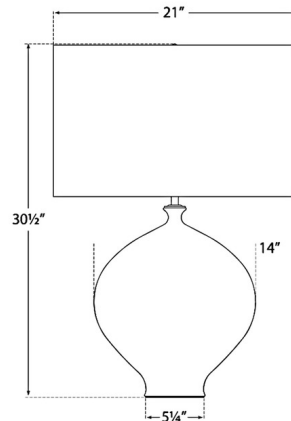

Shown in volcanic verdi / linen

Specifications

COLOR Linen
BODY FINISH Volcanic Verdi
WATTAGE 150W
DIMMER Included
DIMENSIONS 21"W x 30.5"H
BULB NOT INCLUDED 1 x A21/Medium (E26)/150W/120V Incandescent
OTHER BULB OPTIONS 1 x A21/Medium (E26)/120V LED

Technical Information

PRODUCT DIMENSIONS Cord: 120"

CLICK TO VIEW PRODUCT

Notes: