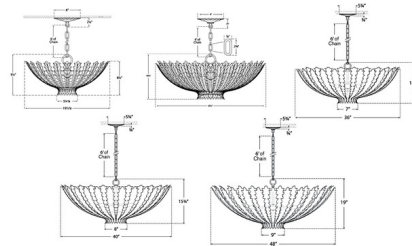

By Visual Comfort Signature

Description

The Hampton Chandelier brings a sculptural elegance to your interior space. The intricate, metal shaped leaves form an organic bowl shaped diffuser that creates a warm glow of light from within.

Shown in gild

Specifications

| | |
|--------------------|--|
| COLOR | N/A |
| BODY FINISH | Gild |
| WATTAGE | 39W |
| DIMMER | Standard 120V |
| DIMENSIONS | 25.5"W x 10.5"H |
| BULB NOT INCLUDED | 6 x B10/Candelabra (E12)/6.5W/120V LED |
| OTHER BULB OPTIONS | 6 x B10/Candelabra (E12)/120V LED |