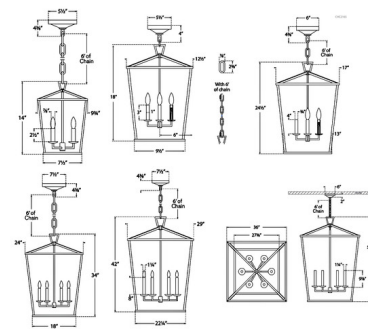

### Description

The Darlana Lantern Pendant adds an airy farmhouse look to your interior space. The open steel frame, with offset corners, triangular loop details, and bare bulbs cast warm shadows across your room. Note: Gild finish is only available in the 17 inch size.

### Specifications

COLOR	N/A
BODY FINISH	Gilded Iron
WATTAGE	24W
DIMMER	Standard 120V
DIMENSIONS	9.75"W x 14"H
BULB NOT INCLUDED	3 x B10/Candelabra (E12)/8W/120V LED

### Technical Information

PRODUCT DIMENSIONS	Adjustable Chain Length: 72"
--------------------	------------------------------

CLICK TO VIEW PRODUCT

Notes: