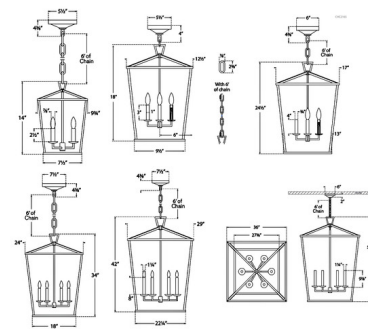

By Visual Comfort Signature

Description

The Darlana Lantern Pendant adds an airy farmhouse look to your interior space. The open steel frame, with offset corners, triangular loop details, and bare bulbs cast warm shadows across your room.

Shown in gilded iron

Specifications

COLOR	N/A
BODY FINISH	Gilded Iron
WATTAGE	180W
DIMMER	Standard 120V
DIMENSIONS	9.75"W x 14"H
BULB NOT INCLUDED	3 x B10/Candelabra (E12)/60W/120V Incandescent
OTHER BULB OPTIONS	3 x B10/Candelabra (E12)/120V LED

Technical Information

PRODUCT DIMENSIONS	Adjustable Chain Length: 72"
--------------------	-------	------------------------------

CLICK TO VIEW PRODUCT

Notes: