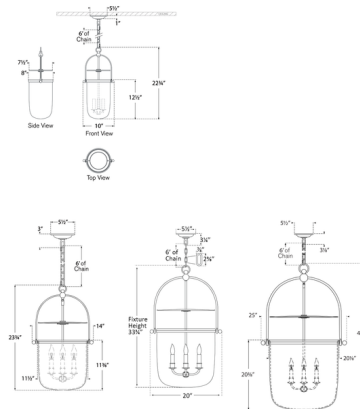

By Visual Comfort Signature

Description

An homage to 19th-century design, the Lorford Pendant brings the appeal of traditional finishes and rounded glass lanterns to your space. Choose the mercury-style glass for the timeless charm of its worn look, or clear glass for a modern clean aesthetic. The 20 inch wide pendant is rated for dry locations, and the other sizes are damp-rated.

Shown in aged iron / mercury

Specifications

COLOR Mercury
 BODY FINISH Aged Iron
 WATTAGE 240W
 DIMMER Standard 120V
 DIMENSIONS 20"W x 33.75"H
 BULB NOT INCLUDED 4 x CA11/Candelabra (E12)/60W/120V Incandescent
 OTHER BULB OPTIONS 4 x CA11/Candelabra (E12)/120V LED