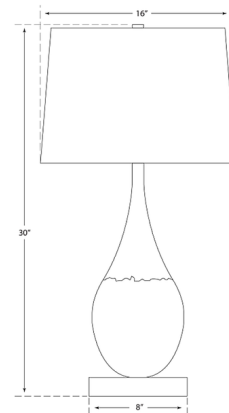

Shown in crystal / silk

Specifications

COLOR	Silk
BODY FINISH	Crystal
WATTAGE	120W
DIMMER	N/A
DIMENSIONS	16"W x 30"H
BULB NOT INCLUDED	2 x A19/Medium (E26)/60W/120V Incandescent
OTHER BULB OPTIONS	2 x A19/Medium (E26)/120V LED