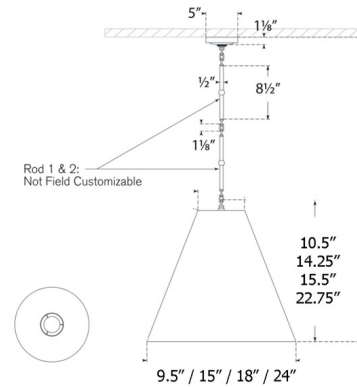

Shown in antique nickel

Specifications

COLOR	N/A
BODY FINISH	Antique Nickel
WATTAGE	60W
DIMMER	Standard 120V
DIMENSIONS	9.5"W x 10.5"H
BULB NOT INCLUDED	1 x B10/Candelabra (E12)/60W/120V Incandescent
OTHER BULB OPTIONS	1 x B10/Candelabra (E12)/120V LED