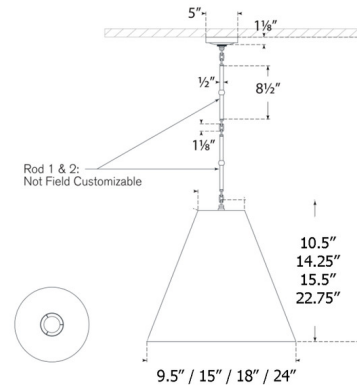

Description

The Goodman Solid Pendant brings a classic elegance to your interior space. The graceful, decorative link chain is complemented by a simplistic metal cone shaped shade that casts a warm glow of light down in your room. Includes non field adjustable links. Note: Custom Overall Heights are available. For quotes, please contact our sales team.

Shown in antique nickel

Specifications

COLOR	N/A
BODY FINISH	Antique Nickel
WATTAGE	60W
DIMMER	Standard 120V
DIMENSIONS	9.5"W x 10.5"H
BULB NOT INCLUDED	1 x B10/Candelabra (E12)/60W/120V Incandescent
OTHER BULB OPTIONS	1 x B10/Candelabra (E12)/120V LED