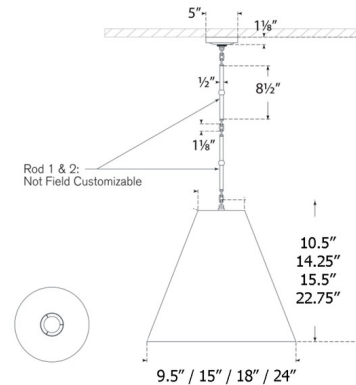

Shown in hand-rubbed antique brass / antique white with brass interior

Specifications

COLOR Antique White with Brass interior
 BODY FINISH Hand-Rubbed Antique Brass
 WATTAGE 60W
 DIMMER Standard 120V
 DIMENSIONS 9.5"W x 10.5"H
 BULB NOT INCLUDED 1 x B10/Candelabra (E12)/60W/120V Incandescent
 OTHER BULB OPTIONS 1 x B10/Candelabra (E12)/120V LED